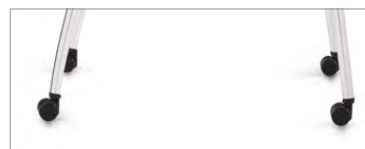

Casters

Optional casters available on all four-legged chair models

Please visit globalfurnituregroup.com for additional product information including environmental certifications. Cover: Seating shown in Cloud with Tungsten legs.

U.S.A.
Global Furniture Group
17 West Stow Road P.O. Box 562
Marlton New Jersey U.S.A. 08053
Tel (856) 596-2390 (800) 220-1900

Canada
Global Furniture Group
1350 Flint Rd., Toronto Ontario Canada M3J 2J7
Sales & Marketing: Tel (1-877) 446-2251

International
Global Furniture Group
560 Supertest Road, Toronto
Ontario Canada M3J 2M6
Tel (416) 661-3660 (800) 668-5870

Offices throughout Canada, United States, United Kingdom and Brazil. Distribution around the world. A member of Global Furniture Group. © 2021 ©™ Trademarks of Global Furniture Group. These products may be covered by one or more issued patents or pending patent applications in Canada, the U.S. and elsewhere. All intellectual property rights in applicable trademarks, patents and industrial designs are strictly reserved. Made in Canada. Specifications are correct at time of printing. Printed in Canada. Creative / Global Design Center 200421 21.0036