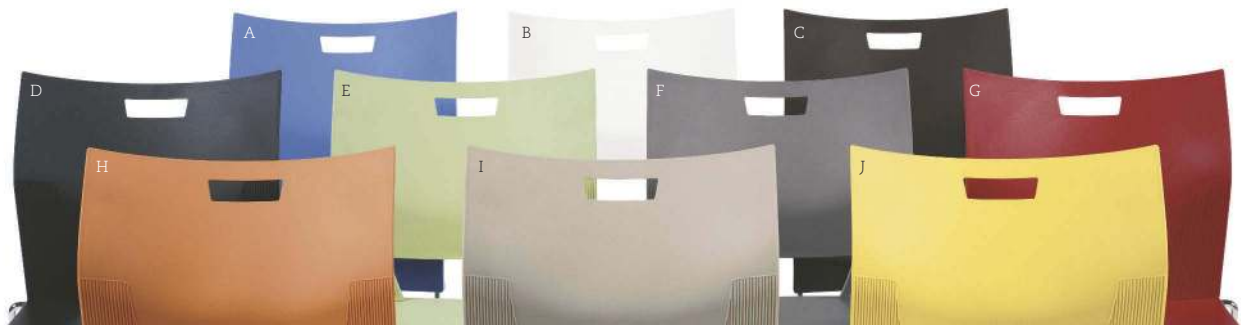

Colors unlimited

A. Caribbean Surf (CRS). B. Ivory Clouds (IVC). C. Coffee Bean (CFB). D. Asphalt Night (BLK). E. Sea Glass (SEG). F. Platinum (PLT). G. Lip Smacker (LPS). H. Tiger Orange (TIO). I. Latte Beige (LAB). J. Daffodil Day (DFD).

Options

Optional durable black polyethylene writing tablet flips up to allow easy entry.

Left or right handed tablet available. Choose from five laminate finishes.