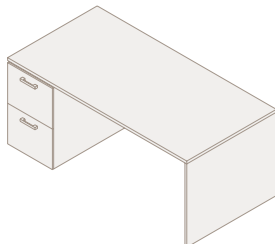

Elegant Solutions.

Need a prime view? The media hutch option accommodates flat screens up to 46 inches wide, while modesty panel options in a variety of materials provide privacy below the desktop.

Elevate Workstation: Espresso Walnut. Aluminum Ramp Pulls. **Syntric Task Seating:** Fabric in Maharam, Alpaca Herringbone 001 Ivory. **Elevate Conference Table:** Espresso Walnut. **Delphi Guest Seating:** Espresso Walnut. Fabric in Maharam, Defer 004 Mars. **Portia Lounge Seating:** Espresso Walnut. Fabric in Maharam, Defer 004 Mars..

Choose from peninsula, single and double pedestal desk styles.