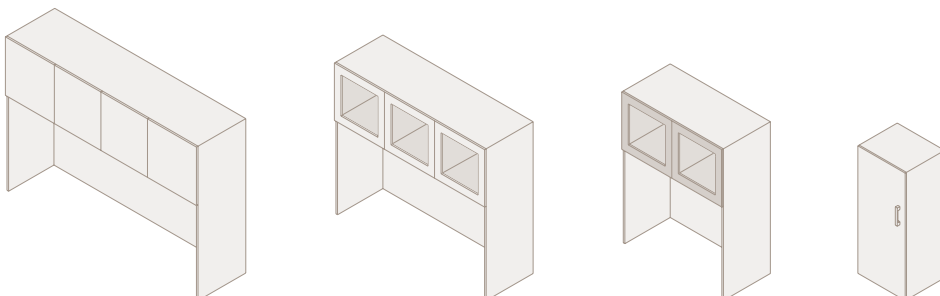

Sophisticated Dimension.

Upward mobility begins here. With credenza surfaces that float on decorative sub-tops, Elevate brings a sophisticated dimension and highly customizable, modular design to corporate environments. Also super-durable and eco-friendly, the products are GREENGUARD Certified.

Elevate Workstation: Light Maple. Aluminum Beam Pulls. Tack Surface fabric in Maharam, Stagger 004 Gild. **Syntric Task Seating:** Fabric in Maharam, Alpaca Herringbone 001 Ivory. **Cicero Lounge Seating:** Light Maple. Fabric in Maharam, Defer 004 Mars. **Delphi Guest Seating:** Light Maple. Fabric in Maharam, Alpaca Herringbone 001 Ivory.

Specify overheads, whether in veneer or frosted acrylic with wood or aluminum frame, in six-inch increments from 36 to 108 inches.