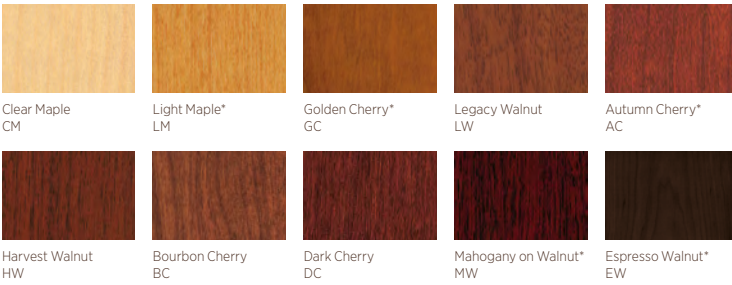

Finish Options

*Available in high pressure laminate tops.