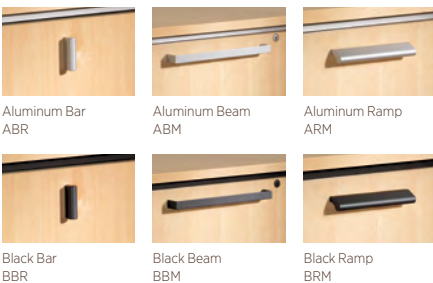

Pull Options

Choose from Bar, Beam or Ramp pulls in aluminum or black.