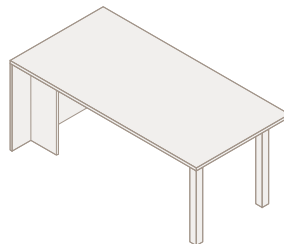

Elegant Solutions.

Need a prime view? The media hutch option accommodates flat screens up to 46 inches wide, while modesty panel options in a variety of materials provide privacy below the desktop.

Elevate Workstation: Espresso Walnut. Aluminum Ramp Pulls. **Syntric Task Seating:** Fabric in Maharam, Alpaca Herringbone 001 Ivory. **Elevate Conference Table:** Espresso Walnut. **Delphi Guest Seating:** Espresso Walnut. Fabric in Maharam, Defer 004 Mars. **Portia Lounge Seating:** Espresso Walnut. Fabric in Maharam, Defer 004 Mars..

Choose from peninsula, single and double pedestal desk styles.