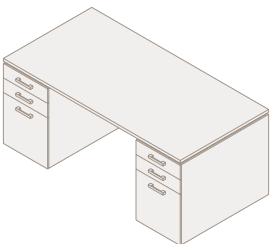

Elegant Solutions.

Need a prime view? The media hutch option accommodates flat screens up to 46 inches wide, while modesty panel options in a variety of materials provide privacy below the desktop.

Elevate Workstation: Espresso Walnut. Aluminum Ramp Pulls. **Syntric Task Seating:** Fabric in Maharam, Alpaca Herringbone 001 Ivory. **Elevate Conference Table:** Espresso Walnut. **Delphi Guest Seating:** Espresso Walnut. Fabric in Maharam, Defer 004 Mars. **Portia Lounge Seating:** Espresso Walnut. Fabric in Maharam, Defer 004 Mars..

Choose from peninsula, single and double pedestal desk styles.