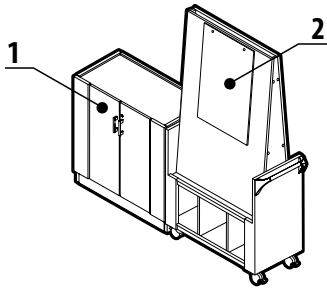

- 1 Z361836BD Buffet
- 2 Z361872VB Visual Board