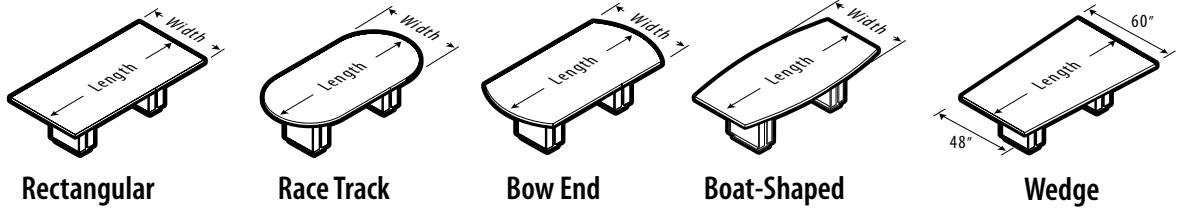

Zira Boardroom Tables

Effective October 2017

DESIGN GUIDE

desking + tables

Length Width

• 2 Bases

96"	48"					
	60"					

• 3 Bases

All tops are standard in two pieces. Wood grain Laminate finishes may NOT align where the two tops join.

120"	48"					
	60"					
144"	48"					
	60"					
168"	48"					
	60"					

• 4 Bases

All tops are standard in three pieces. Wood grain Laminate finishes may NOT align where the two tops join.