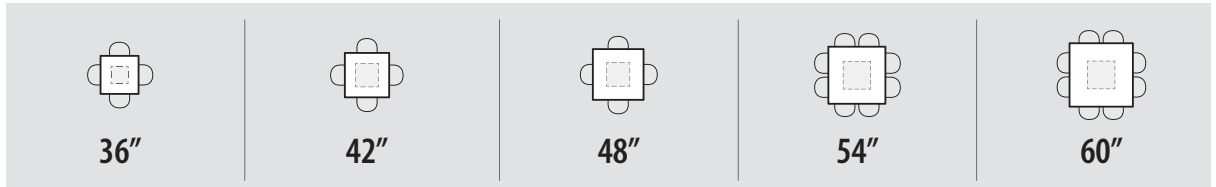

Zira Boardroom Tables

Effective October 2017

DESIGN GUIDE

desking + tables

Length Width

• 2 Bases

96"	48"					
	60"					

• 3 Bases

All tops are standard in two pieces. Wood grain Laminate finishes may NOT align where the two tops join.

120"	48"					
	60"					
144"	48"					
	60"					
168"	48"					
	60"					

• 4 Bases

All tops are standard in three pieces. Wood grain Laminate finishes may NOT align where the two tops join.

192"	48"					
	60"					
216"	48"					
	60"					
240"	48"					
	60"					
264"	48"					
	60"					
288"	48"					
	60"					

Square

Media Tables - Shapes and Sizes

Collaborative - Shapes and Sizes

Rectangular Island

"D" Island

Wedge Island

Length Width Height

Length Width Height

Length	Width	Height	Rectangular Island	"D" Island	Wedge Island
60"	48"	29" 36" 42"			
	60"	29" 36" 42"			
72"	48"	29" 36" 42"			
	60"	29" 36" 42"			
84"	48"	29" 36" 42"			
	60"	29" 36" 42"			
96"	48"	29" 36" 42"			
	60"	29" 36" 42"			