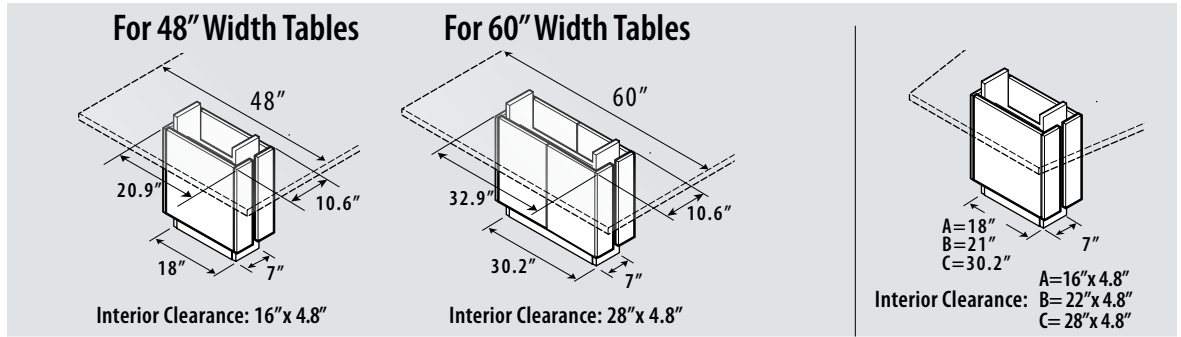

"D" Island

Wedge Island

Length Width Height

Length Width Height

Length	Width	Height	Rectangular Island	"D" Island	Wedge Island
60"	48"	29" 36" 42"			
	60"	29" 36" 42"			
72"	48"	29" 36" 42"			
	60"	29" 36" 42"			
84"	48"	29" 36" 42"			
	60"	29" 36" 42"			
96"	48"	29" 36" 42"			
	60"	29" 36" 42"			

Length	Width	Height	Collaborative
72"	36"	29" 36" 42"	
	48"	29" 36" 42"	
84"	36"	29" 36" 42"	
	48"	29" 36" 42"	
96"	36"	29" 36" 42"	
	48"	29" 36" 42"	

# Bases	Length	Width	48" Width Table Dimensions	60" Width Table Dimensions
2 Bases	96"	48"	24.6" 46.8" 24.6"	24.6" 46.8" 24.6"
		60"	19.3" 36.1" 19.3"	19.3" 36.1" 19.3"
3 Bases	120"	48"	25.2" 34.8" 34.8" 25.2"	25.2" 34.8" 34.8" 25.2"
		60"	20" 24.1" 24.1" 20"	20" 24.1" 24.1" 20"
	144"	48"	25.2" 46.8" 46.8" 25.2"	25.2" 46.8" 46.8" 25.2"
		60"	20" 36.1" 36.1" 20"	20" 36.1" 36.1" 20"
168"	48"	25.2" 58.8" 58.8" 25.2"	25.2" 58.8" 58.8" 25.2"	
	60"	20" 48.1" 48.1" 20"	20" 48.1" 48.1" 20"	
4 Bases	192"	48"	25.2" 38.8" 64" 38.8" 25.2"	25.2" 38.8" 64" 38.8" 25.2"
		60"	20" 28.1" 53.5" 28.1" 20"	20" 28.1" 53.5" 28.1" 20"
	216"	48"	25.2" 46.8" 72" 46.8" 25.2"	25.2" 46.8" 72" 46.8" 25.2"
		60"	20" 36.1" 61.3" 36.1" 20"	20" 36.1" 61.3" 36.1" 20"
	240"	48"	25.2" 54.8" 80" 54.8" 25.2"	25.2" 54.8" 80" 54.8" 25.2"
		60"	20" 44.1" 69.4" 44.1" 20"	20" 44.1" 69.4" 44.1" 20"
264"	48"	25.2" 62.8" 88" 62.8" 25.2"	25.2" 62.8" 88" 62.8" 25.2"	
	60"	20" 52.1" 77.4" 52.1" 20"	20" 52.1" 77.4" 52.1" 20"	
288"	48"	25.2" 70.8" 96" 70.8" 25.2"	25.2" 70.8" 96" 70.8" 25.2"	
	60"	20" 60.1" 85.4" 60.1" 20"	20" 60.1" 85.4" 60.1" 20"	