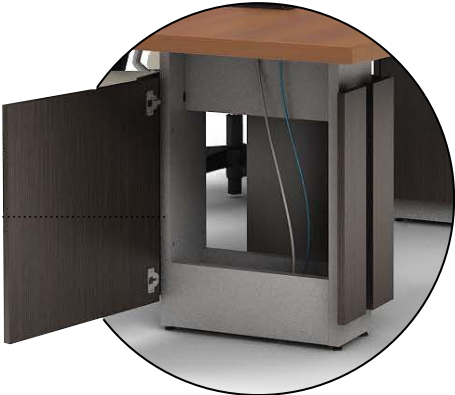

Zira Boardroom Tables

Effective October 2017

DESIGN GUIDE

desking + tables

Length Width

• 2 Bases

96"	48"					
	60"					

• 3 Bases

All tops are standard in two pieces. Wood grain Laminate finishes may NOT align where the two tops join.

120"	48"					
	60"					
144"	48"					
	60"					
168"	48"					
	60"					

• 4 Bases

All tops are standard in three pieces. Wood grain Laminate finishes may NOT align where the two tops join.