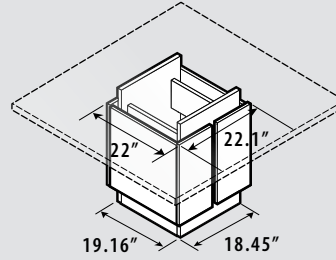

# Bases	Length	Width	48" Width Table Dimensions	60" Width Table Dimensions
2 Bases	96"	48"	24.6" 46.8" 24.6"	24.6" 46.8" 24.6"
		60"	19.3" 36.1" 19.3"	19.3" 36.1" 19.3"
3 Bases	120"	48"	25.2" 34.8" 34.8" 25.2"	25.2" 34.8" 34.8" 25.2"
		60"	20" 24.1" 24.1" 20"	20" 24.1" 24.1" 20"
	144"	48"	25.2" 46.8" 46.8" 25.2"	25.2" 46.8" 46.8" 25.2"
		60"	20" 36.1" 36.1" 20"	20" 36.1" 36.1" 20"
168"	48"	25.2" 58.8" 58.8" 25.2"	25.2" 58.8" 58.8" 25.2"	
	60"	20" 48.1" 48.1" 20"	20" 48.1" 48.1" 20"	
4 Bases	192"	48"	25.2" 38.8" 64" 38.8" 25.2"	25.2" 38.8" 64" 38.8" 25.2"
		60"	20" 28.1" 53.5" 28.1" 20"	20" 28.1" 53.5" 28.1" 20"
	216"	48"	25.2" 46.8" 72" 46.8" 25.2"	25.2" 46.8" 72" 46.8" 25.2"
		60"	20" 36.1" 61.3" 36.1" 20"	20" 36.1" 61.3" 36.1" 20"
	240"	48"	25.2" 54.8" 80" 54.8" 25.2"	25.2" 54.8" 80" 54.8" 25.2"
		60"	20" 44.1" 69.4" 44.1" 20"	20" 44.1" 69.4" 44.1" 20"
264"	48"	25.2" 62.8" 88" 62.8" 25.2"	25.2" 62.8" 88" 62.8" 25.2"	
	60"	20" 52.1" 77.4" 52.1" 20"	20" 52.1" 77.4" 52.1" 20"	
288"	48"	25.2" 70.8" 96" 70.8" 25.2"	25.2" 70.8" 96" 70.8" 25.2"	
	60"	20" 60.1" 85.4" 60.1" 20"	20" 60.1" 85.4" 60.1" 20"	

Conference Tables - Base Position

Square Tables

For 36" Square Tables

Interior Clearance: 13" x 12.2"

For 42" - 48" Square Tables

Interior Clearance: 17" x 16.2"

For 54" - 60" Square Tables

Interior Clearance: 21.2" x 20.2"

Media Tables - Base Position

Rectangular Island

"D" Island

Wedge Island

For 48" Width Tables

Interior Clearance: 16" x 4.8"

For 60" Width Tables

Interior Clearance: 28" x 4.8"