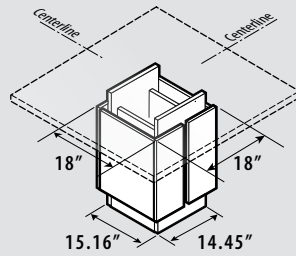

"D" Island

Wedge Island

Length Width Height

Length Width Height

Length	Width	Height	Rectangular Island	"D" Island	Wedge Island
60"	48"	29" 36" 42"			
	60"	29" 36" 42"			
72"	48"	29" 36" 42"			
	60"	29" 36" 42"			
84"	48"	29" 36" 42"			
	60"	29" 36" 42"			
96"	48"	29" 36" 42"			
	60"	29" 36" 42"			

Length	Width	Height	Collaborative
72"	36"	29" 36" 42"	
	48"	29" 36" 42"	
84"	36"	29" 36" 42"	
	48"	29" 36" 42"	
96"	36"	29" 36" 42"	
	48"	29" 36" 42"	

# Bases	Length	Width	48" Width Table Dimensions	60" Width Table Dimensions
2 Bases	96"	48"	24.6" 46.8" 24.6"	24.6" 46.8" 24.6"
		60"	19.3" 36.1" 19.3"	19.3" 36.1" 19.3"
3 Bases	120"	48"	25.2" 34.8" 34.8" 25.2"	25.2" 34.8" 34.8" 25.2"
		60"	20" 24.1" 24.1" 20"	20" 24.1" 24.1" 20"
	144"	48"	25.2" 46.8" 46.8" 25.2"	25.2" 46.8" 46.8" 25.2"
		60"	20" 36.1" 36.1" 20"	20" 36.1" 36.1" 20"
168"	48"	25.2" 58.8" 58.8" 25.2"	25.2" 58.8" 58.8" 25.2"	
	60"	20" 48.1" 48.1" 20"	20" 48.1" 48.1" 20"	
4 Bases	192"	48"	25.2" 38.8" 64" 38.8" 25.2"	25.2" 38.8" 64" 38.8" 25.2"
		60"	20" 28.1" 53.5" 28.1" 20"	20" 28.1" 53.5" 28.1" 20"
	216"	48"	25.2" 46.8" 72" 46.8" 25.2"	25.2" 46.8" 72" 46.8" 25.2"
		60"	20" 36.1" 61.3" 36.1" 20"	20" 36.1" 61.3" 36.1" 20"
	240"	48"	25.2" 54.8" 80" 54.8" 25.2"	25.2" 54.8" 80" 54.8" 25.2"
		60"	20" 44.1" 69.4" 44.1" 20"	20" 44.1" 69.4" 44.1" 20"
264"	48"	25.2" 62.8" 88" 62.8" 25.2"	25.2" 62.8" 88" 62.8" 25.2"	
	60"	20" 52.1" 77.4" 52.1" 20"	20" 52.1" 77.4" 52.1" 20"	
288"	48"	25.2" 70.8" 96" 70.8" 25.2"	25.2" 70.8" 96" 70.8" 25.2"	
	60"	20" 60.1" 85.4" 60.1" 20"	20" 60.1" 85.4" 60.1" 20"	

Conference Tables - Base Position

Square Tables

For 36" Square Tables

Interior Clearance: 13" x 12.2"

For 42" - 48" Square Tables

Interior Clearance: 17" x 16.2"

For 54" - 60" Square Tables

Interior Clearance: 21.2" x 20.2"