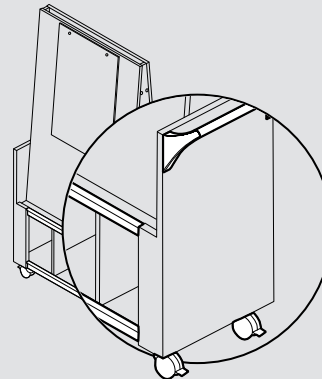

Base

Base Trim

• Base Trim available in Black or Brushed Cobalt.

(Color of the Casters to match Base Trim)

Visual Board

• Available in any Standard Line Finishes.

• Push Bar available in Black or Silver. Color of the Casters and Aluminum Trim to match Push Bar.