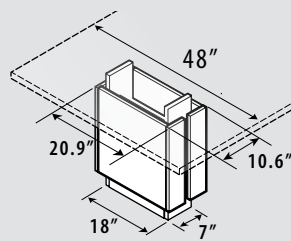

# Bases	Length	Width	48" Width Table Dimensions	60" Width Table Dimensions
2 Bases	96"	48"	24.6" 46.8" 24.6"	24.6" 46.8" 24.6"
		60"	19.3" 36.1" 19.3"	19.3" 36.1" 19.3"
3 Bases	120"	48"	25.2" 34.8" 34.8" 25.2"	25.2" 34.8" 34.8" 25.2"
		60"	20" 24.1" 24.1" 20"	20" 24.1" 24.1" 20"
	144"	48"	25.2" 46.8" 46.8" 25.2"	25.2" 46.8" 46.8" 25.2"
		60"	20" 36.1" 36.1" 20"	20" 36.1" 36.1" 20"
168"	48"	25.2" 58.8" 58.8" 25.2"	25.2" 58.8" 58.8" 25.2"	
	60"	20" 48.1" 48.1" 20"	20" 48.1" 48.1" 20"	
4 Bases	192"	48"	25.2" 38.8" 64" 38.8" 25.2"	25.2" 38.8" 64" 38.8" 25.2"
		60"	20" 28.1" 53.5" 28.1" 20"	20" 28.1" 53.5" 28.1" 20"
	216"	48"	25.2" 46.8" 72" 46.8" 25.2"	25.2" 46.8" 72" 46.8" 25.2"
		60"	20" 36.1" 61.3" 36.1" 20"	20" 36.1" 61.3" 36.1" 20"
	240"	48"	25.2" 54.8" 80" 54.8" 25.2"	25.2" 54.8" 80" 54.8" 25.2"
		60"	20" 44.1" 69.4" 44.1" 20"	20" 44.1" 69.4" 44.1" 20"
264"	48"	25.2" 62.8" 88" 62.8" 25.2"	25.2" 62.8" 88" 62.8" 25.2"	
	60"	20" 52.1" 77.4" 52.1" 20"	20" 52.1" 77.4" 52.1" 20"	
288"	48"	25.2" 70.8" 96" 70.8" 25.2"	25.2" 70.8" 96" 70.8" 25.2"	
	60"	20" 60.1" 85.4" 60.1" 20"	20" 60.1" 85.4" 60.1" 20"	

Conference Tables - Base Position

Square Tables

For 36" Square Tables

Interior Clearance: 13" x 12.2"

For 42" - 48" Square Tables

Interior Clearance: 17" x 16.2"

For 54" - 60" Square Tables

Interior Clearance: 21.2" x 20.2"

Media Tables - Base Position

Rectangular Island

"D" Island

Wedge Island

For 48" Width Tables

Interior Clearance: 16" x 4.8"

For 60" Width Tables

Interior Clearance: 28" x 4.8"

Interior Clearance: 16" x 4.8"

Bases | Length | Width | Height

1 Base

60"

48"

29"

60"

36"