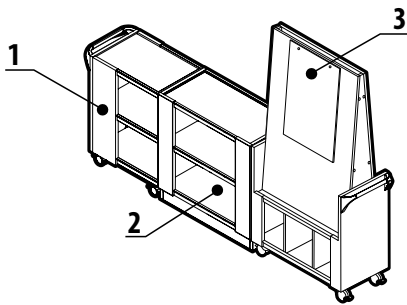

- 1 Z261836BK Buffet Cart
- 2 Z361836B0 Buffet
- 3 Z361872VB Visual Board