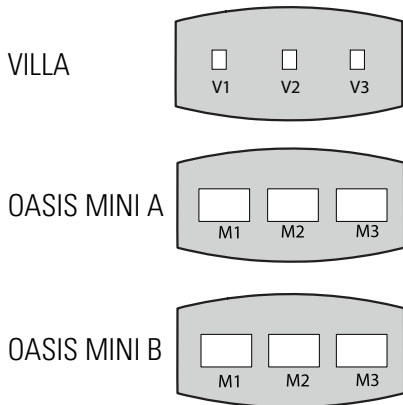

Base

Base Trim
Base Trim available in Black or Brushed Cobalt.

Collaborative Tables

Top
Top/End Panel are available in any Standard Line Finishes

End Panel (End Panel & Valances)

Optional
 Power Block (s) Position

Power Block

Power Block and Grommet Location

Square Tables

Media Tables

Collaborative Tables

Power Block and Grommet

Supplier Product #	Cut Through	Code							
		01 POSITION	02 POSITION	03 POSITION					
GROMMETS		AG1	AG2	AG3	PLCTM101		A1	A2	A3
PMSPPDM		E1	E2	E3	PLRTM202		U1	U2	U3
Oasis Mini A/B		M1	M2	M3	Villa		V1	V2	V3
PLCTM102		J1	J2	J3					
PLRTM101		K1	K2	K3					