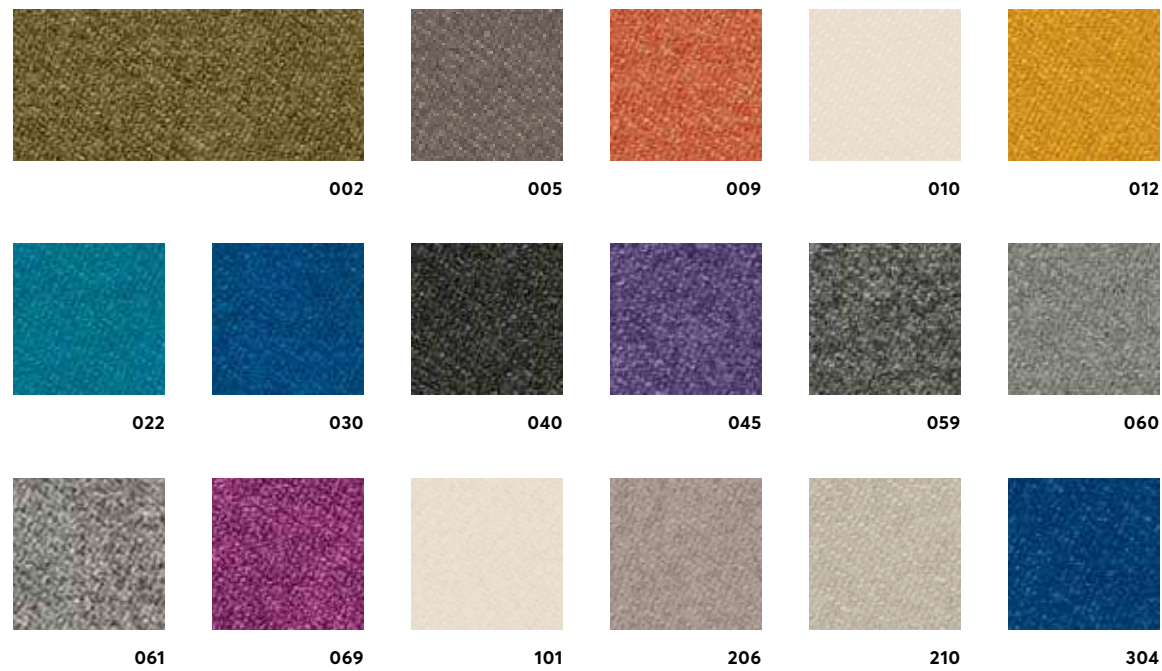

REDHILLS

Grade A — polyester