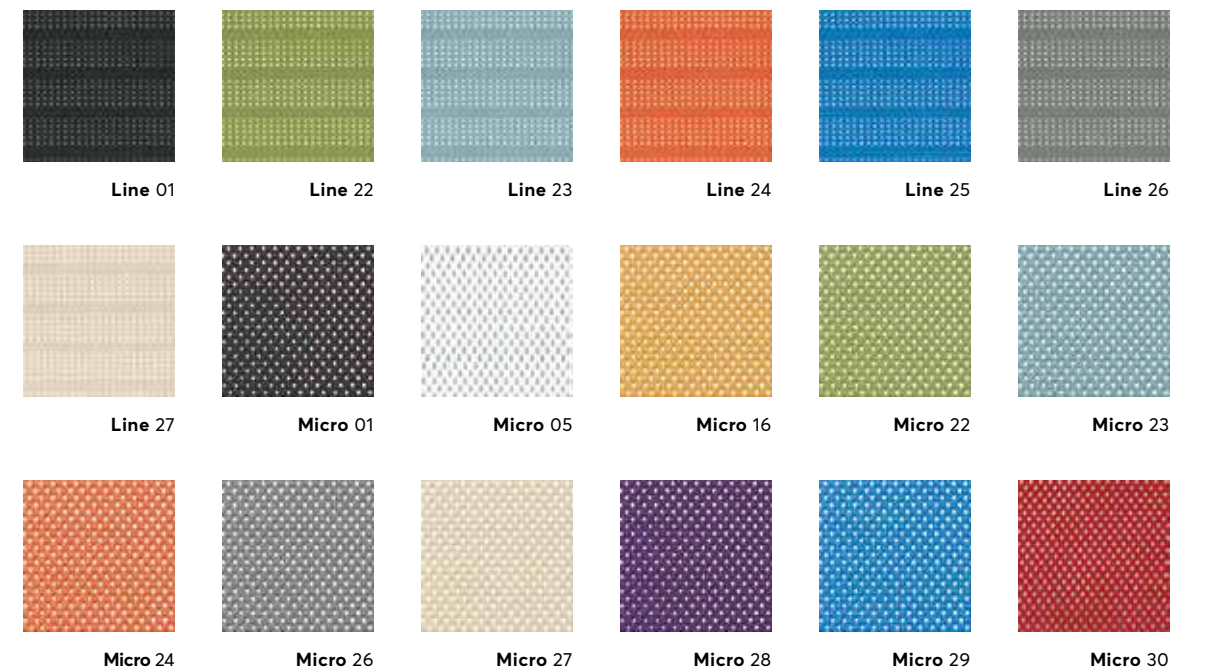

LINE-MICRO

Mesh