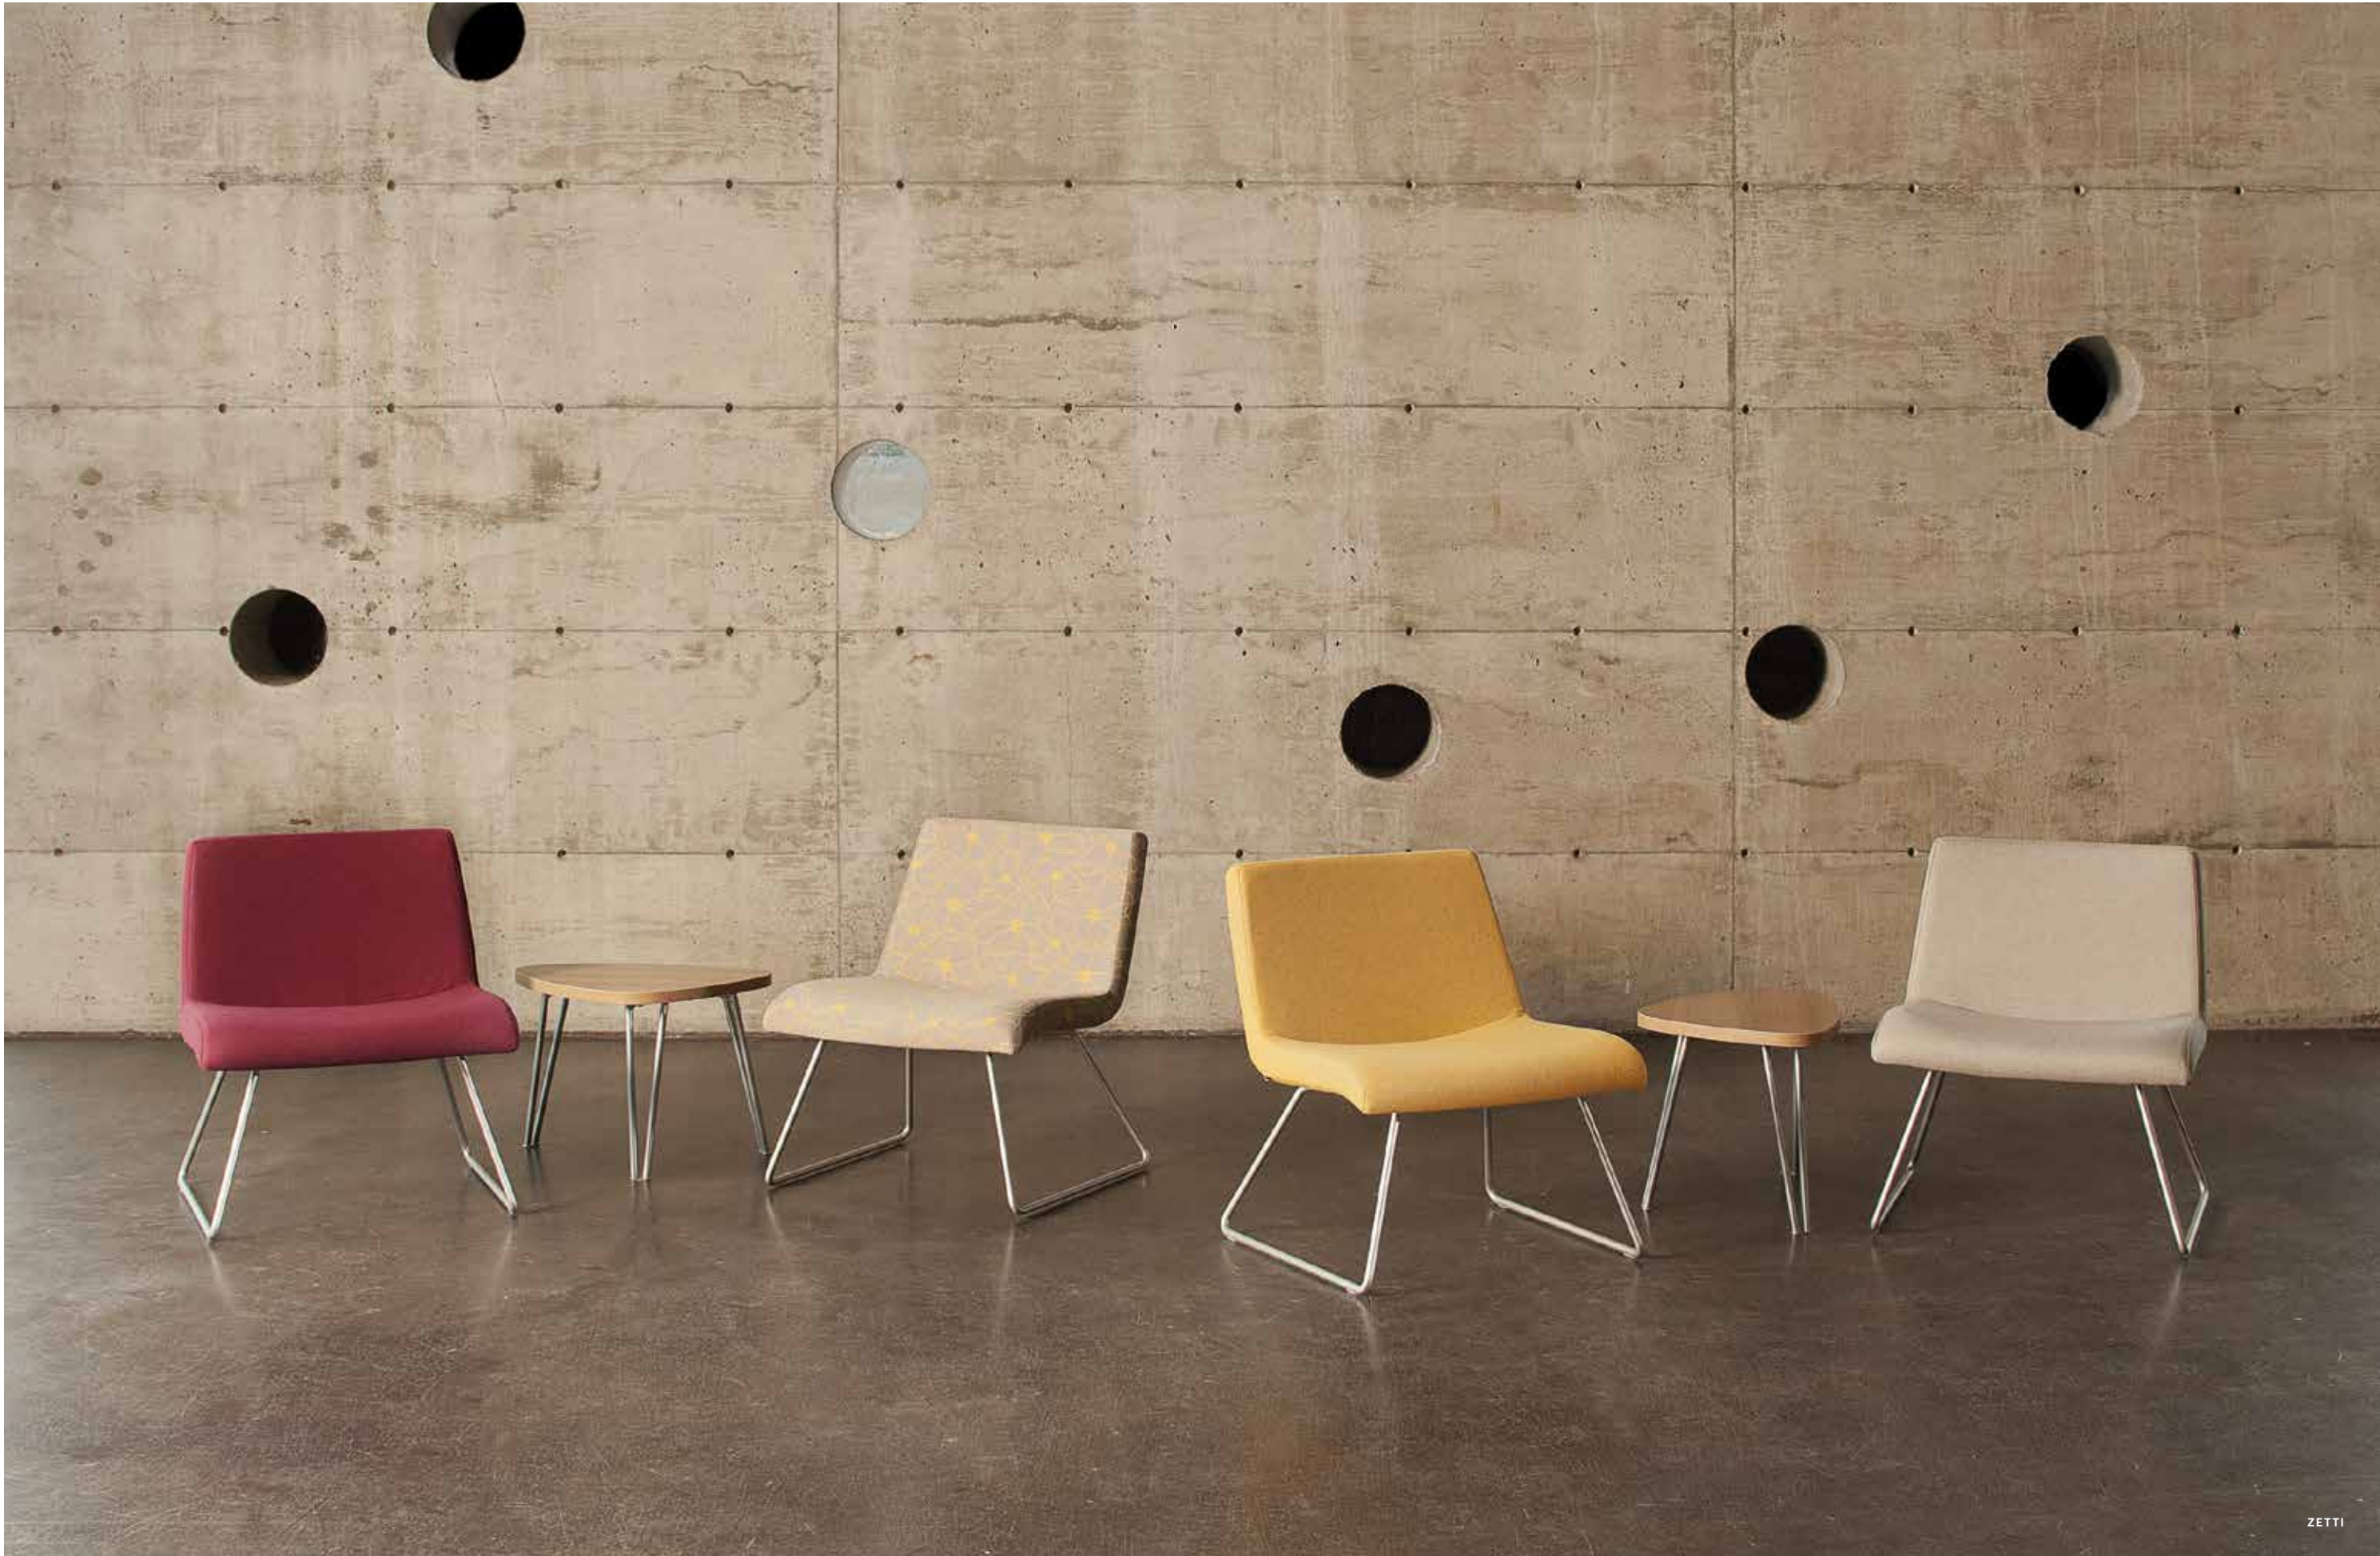

POD

Rouillard presents a clever, versatile design for lounge and gathering spots. Pod is Rouillard's most modular system, so the choices are vast. Use solid and sturdy Pod as freestanding sofas and chairs with arms in reception areas or private office. In lounge spaces, create benches with backs of various heights or use backless benches. For open plan offices, connect the units and add the highest back divider for enclosed clusters. Pod even offers connecting console tables for those essential meeting tools: laptops and coffee cups.

ZETTI

Rouillard introduces the Zetti Collection, a stylish choice for lounge, lobby, collaborative spaces, waiting areas and private offices. Zetti includes a high-back and a low back lounge chair with metal sled base or auto-return cross base; and ottomans and benches with metal paperclip legs. This relaxed upholstered collection is a contemporary, refreshing modern influences. Zetti has a light touch with welcoming, soft contours. Zetti embodies fun, sophistication and comfort.