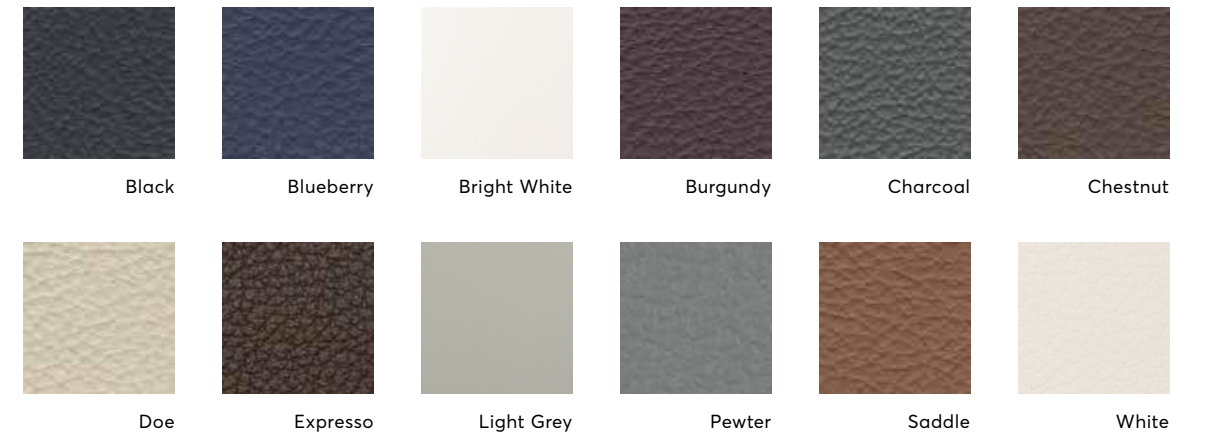

LEATHER

Grade Leather