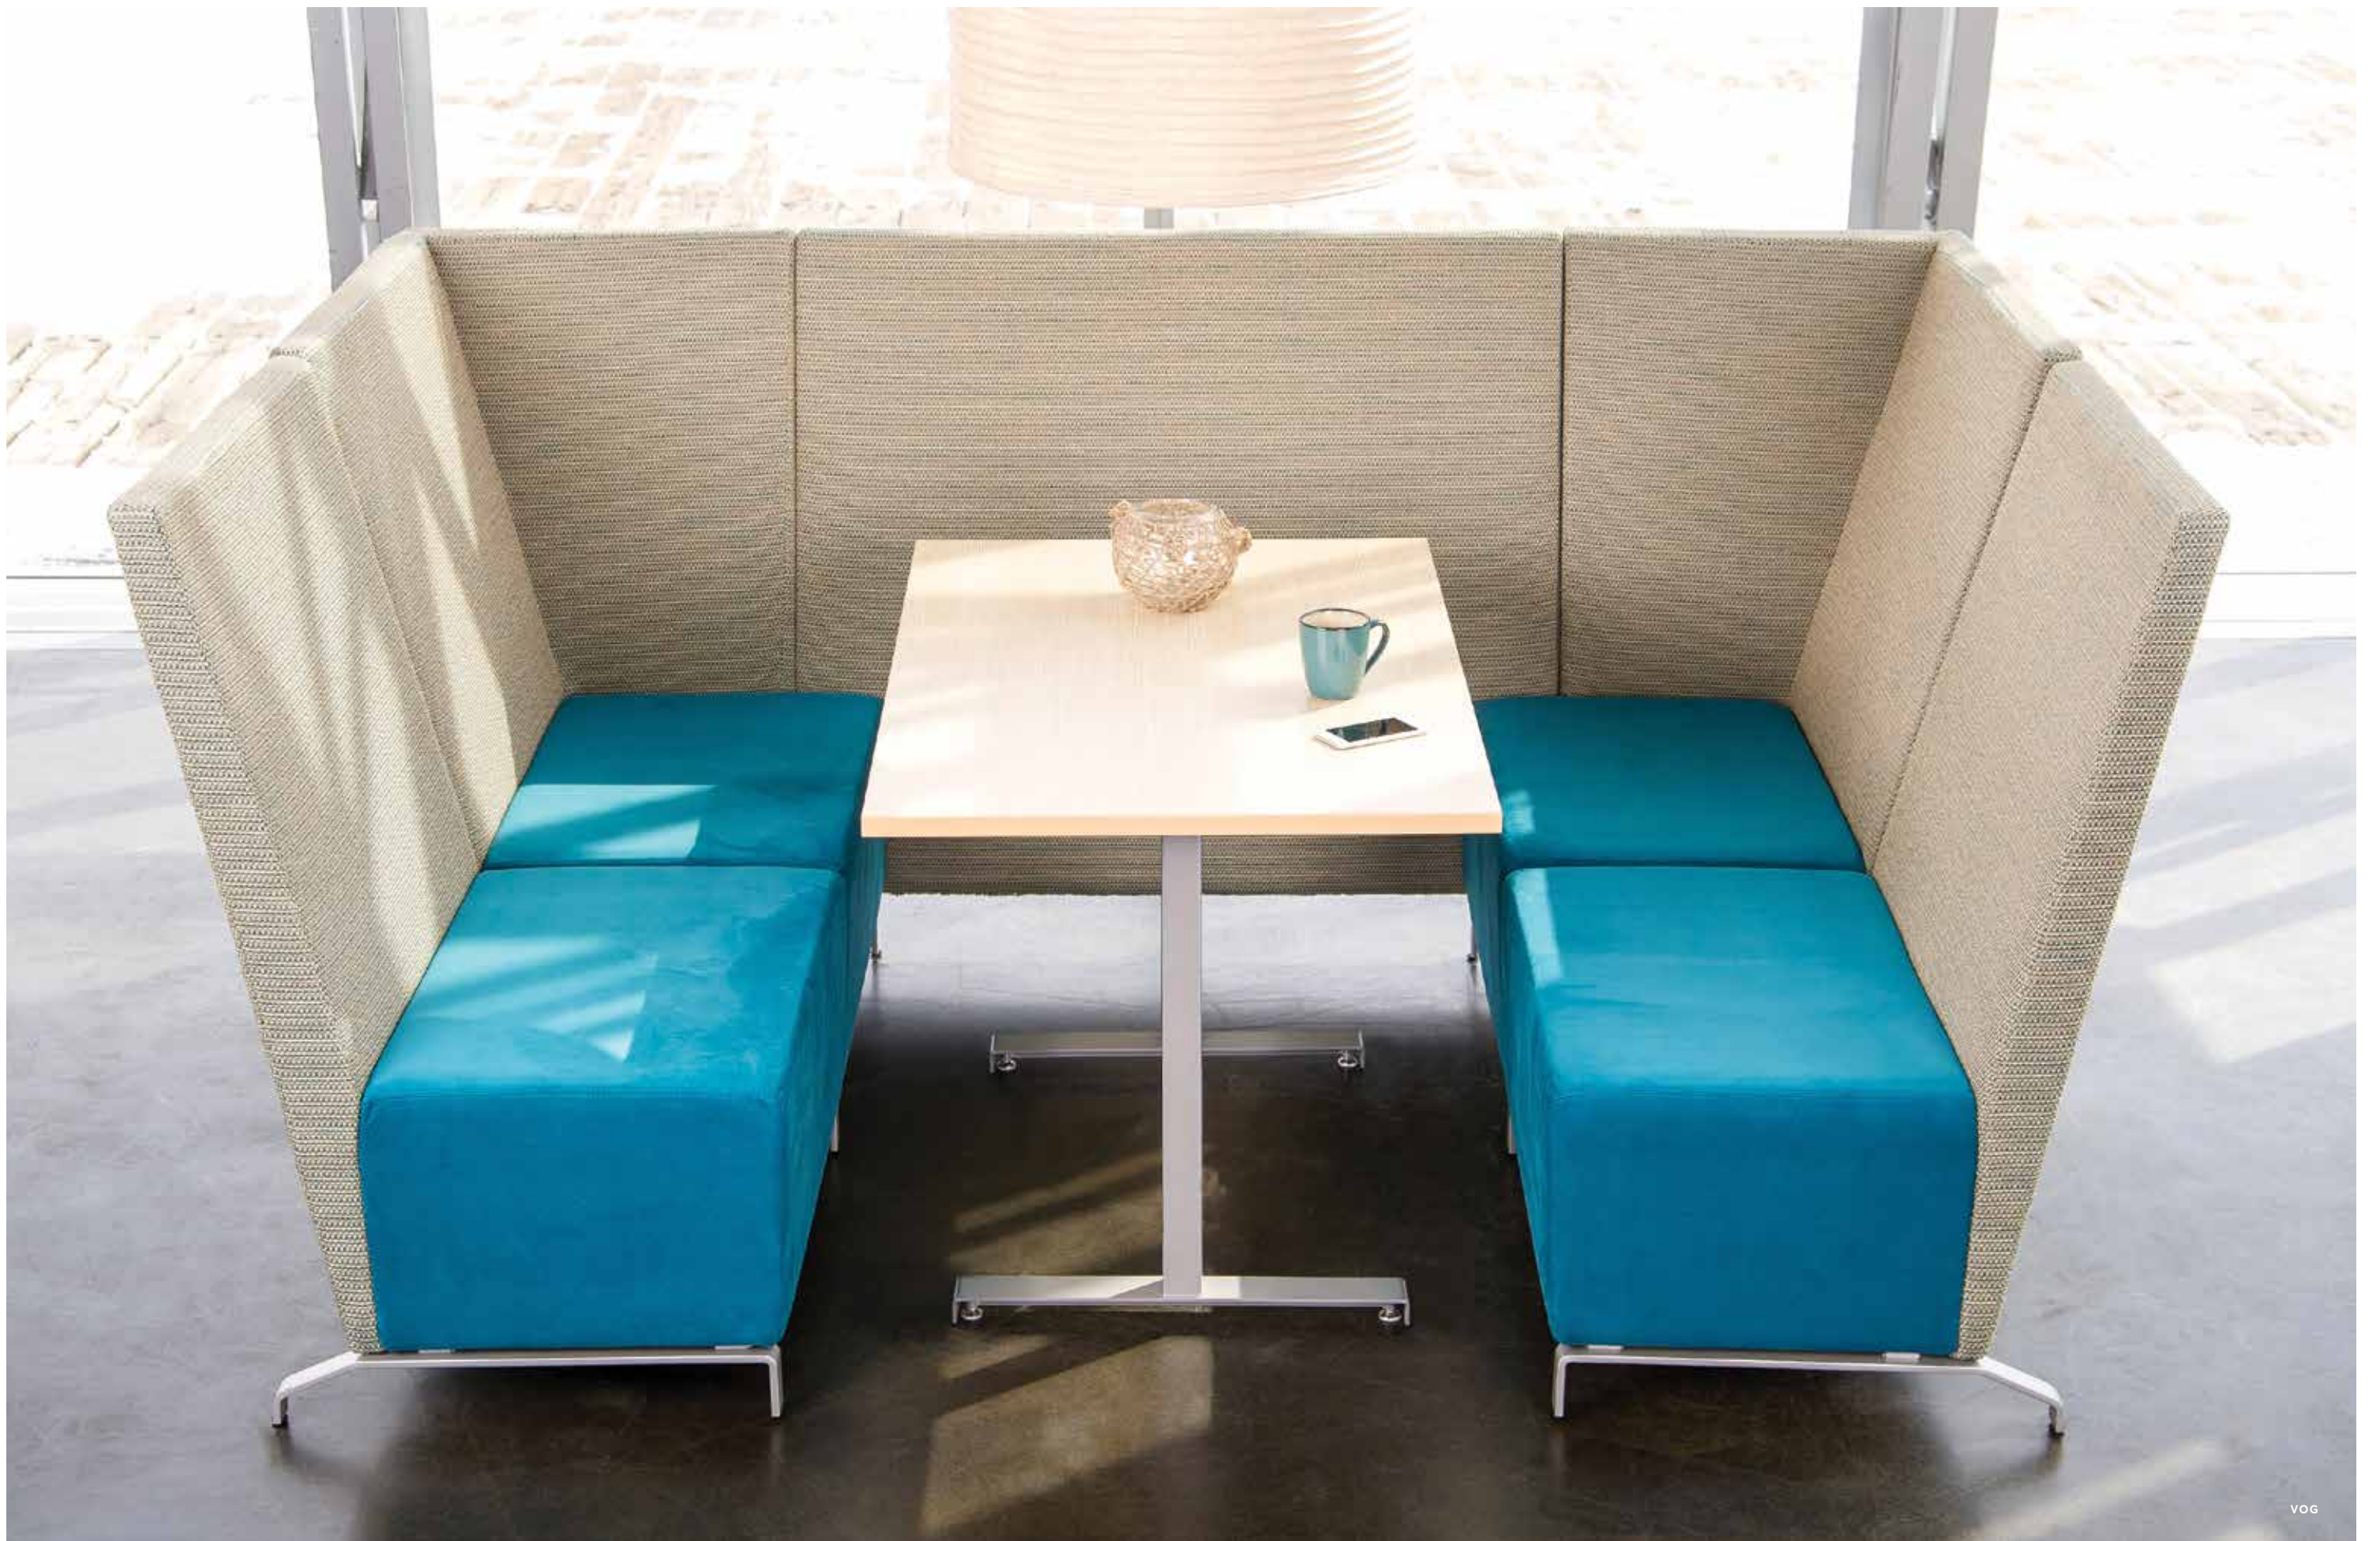

MEDIA FIT

Keep virtual conferencing and sharing areas organized and unobtrusive with Rouillard's Media Fit. With this smart and sleek configuration, the laminate vertical tech wall attaches to a table that can be a rectangular, bullet or trapezoid shape. Table and screen-supporting wall are available in various heights. The wall is finished on both sides, so it can be free-standing in open office space. When floor layouts alter, the adaptable Media Fit is easy to move and eliminates the necessity of attaching the monitor to a fixed wall.

BLOK

BLOK

VOG

With its prominent angles, modular Vog is all about making effective enclosures for productive communication at work. Choose from a high or low back to make different groupings or use as single chairs. All the pieces are fully upholstered and help reduce noise levels in the open office world. The choice of a semi-circular configuration helps teams rally together while its optional counter shelf adds another level of versatility. Add power to any modular piece. Vog lets groups or individuals enjoy an affordable and dynamic huddle space.

POD

Rouillard presents a clever, versatile design for lounge and gathering spots. Pod is Rouillard's most modular system, so the choices are vast. Use solid and sturdy Pod as freestanding sofas and chairs with arms in reception areas or private office. In lounge spaces, create benches with backs of various heights or use backless benches. For open plan offices, connect the units and add the highest back divider for enclosed clusters. Pod even offers connecting console tables for those essential meeting tools: laptops and coffee cups.