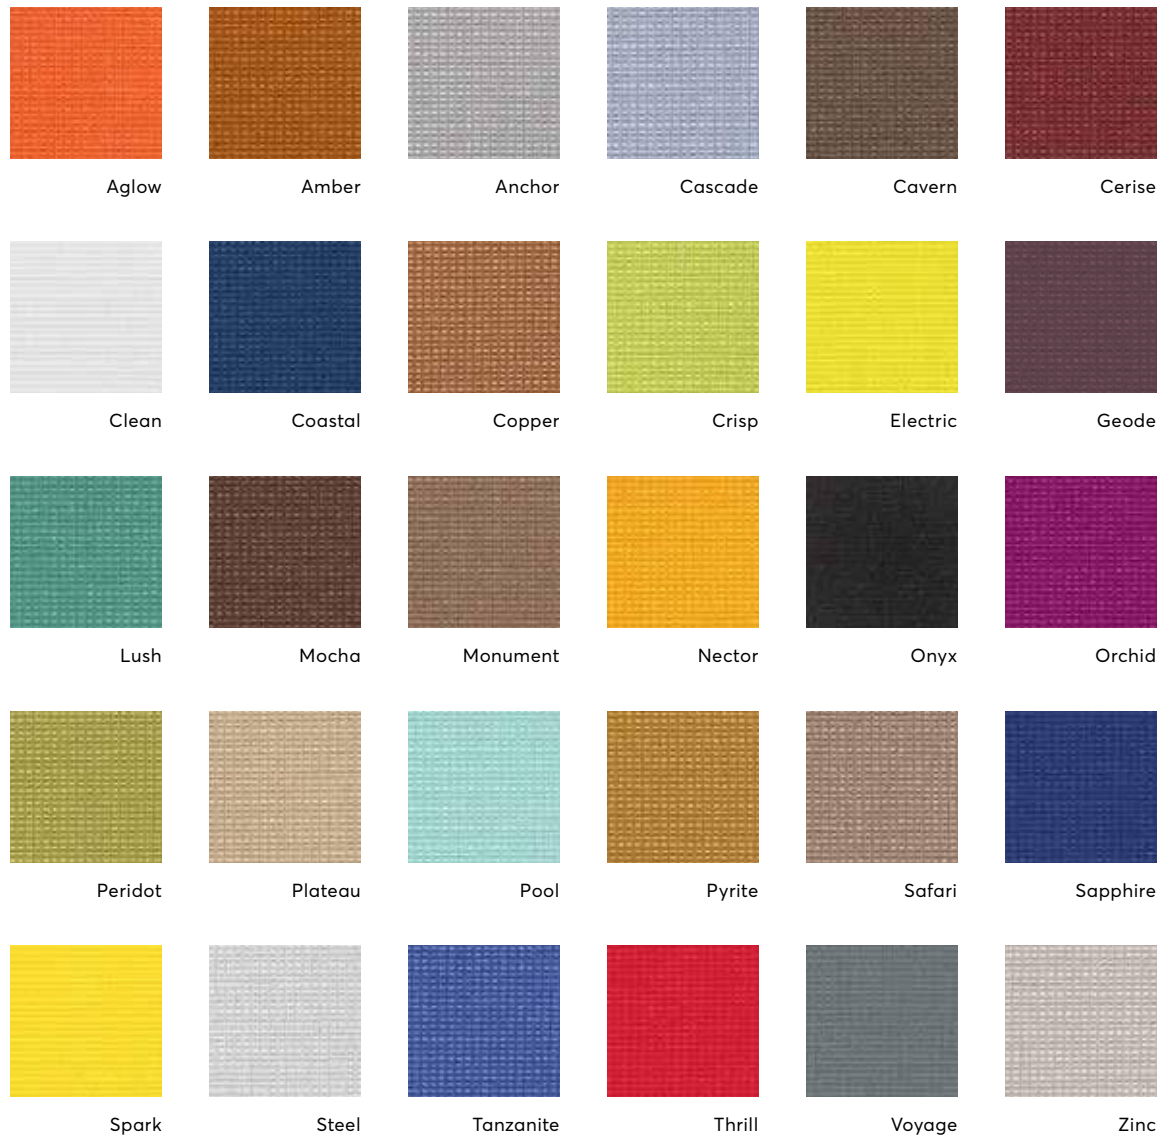

MILLENNIUM

Grade 2 — polyester