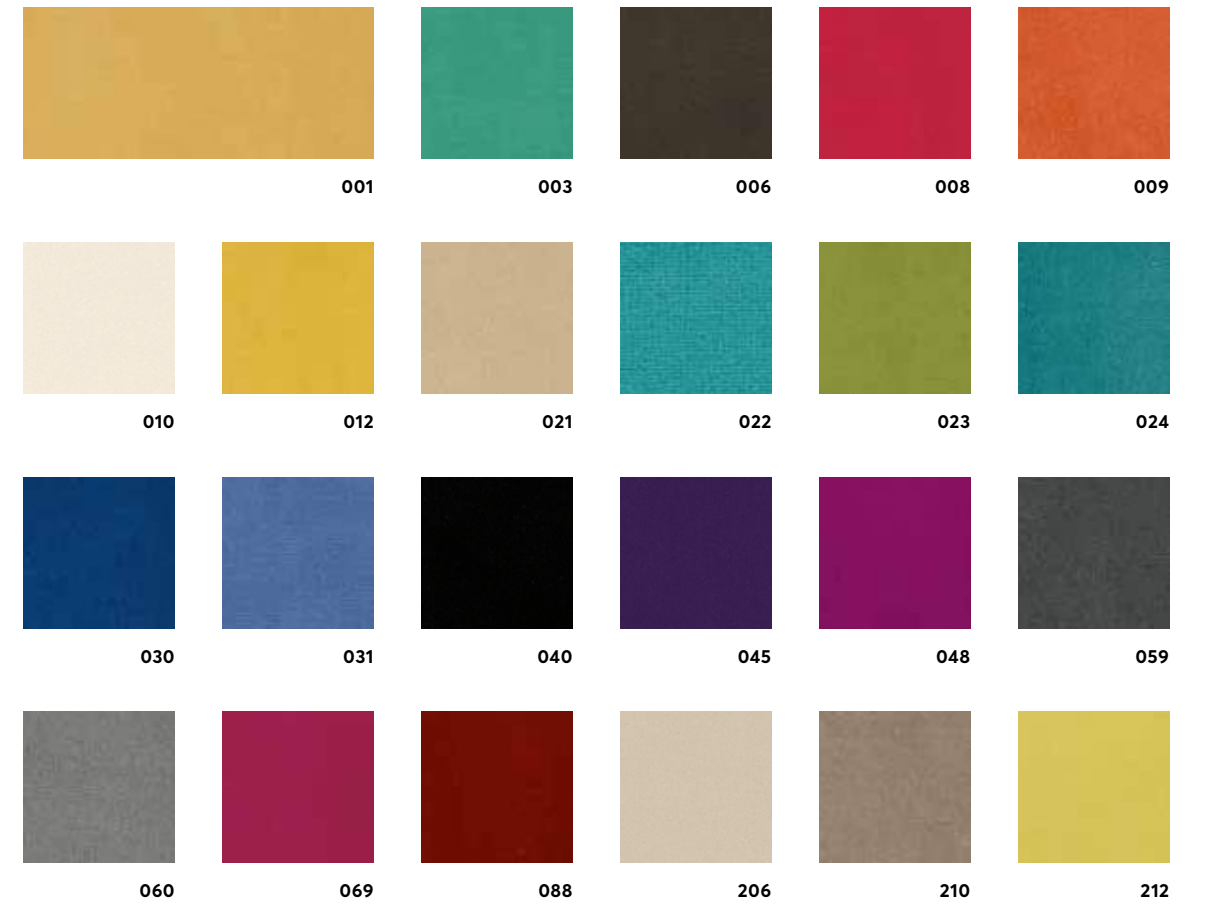

SIENA

Grade A — polyester