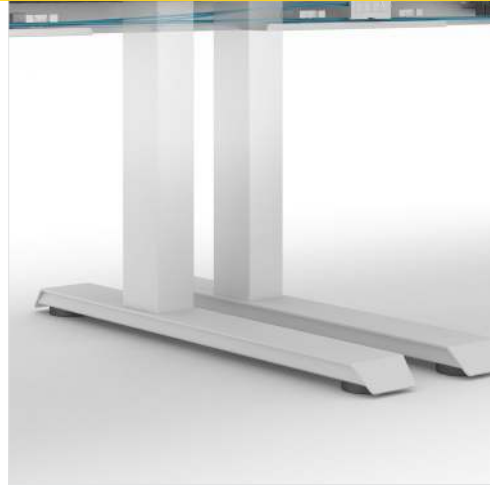

height adjustable benching

**KNEEX**

**KINEX integrates height adjustability, built in power and data, and more options for your open plan environments**

**1-touch mobility**  
with two handset options –  
standard up/down controls  
or upgrade option with  
four memory presets

**Specify KINEX in both single and double runs, for maximum space planning flexibility**

Fabric privacy screens and end panels define personal space and add aesthetic appeal.

C-Leg Design

1-stage, 2-stage and 3-stage legs with anti-collision functionality

Soft cable management with 3 duplex option

Privacy End Panels

Single and Double Runs

Standard up/down controls or upgrade option with 4 memory presets

See our price book/spec guide for all sizes, options and accessories