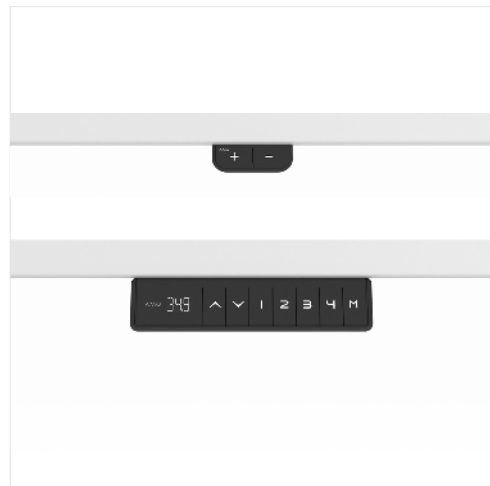

**Specify KINEX in both single and double runs, for maximum space planning flexibility**

Fabric privacy screens and end panels define personal space and add aesthetic appeal.

C-Leg Design

1-stage, 2-stage and 3-stage legs with anti-collision functionality

Soft cable management with 3 duplex option

Privacy End Panels

Single and Double Runs

Standard up/down controls or upgrade option with 4 memory presets

See our price book/spec guide for all sizes, options and accessories